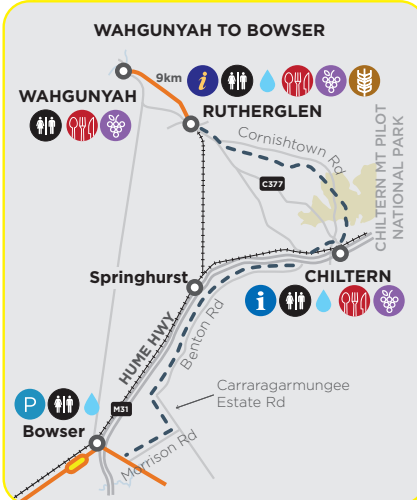

LEGEND & KEY

- Cycling Rail Trail
- Rail Trail Station
- Major Roads
- Road and trail links
- Alternative route
- Rivers + Lakes
- Parking
- Visitor Information Centres
- Information
- Toilets
- Water Refill Stations
- Food
- Winery
- Brewery
- Distillery

PLAN YOUR RIDE

**RIDE  
HIGH  
COUNTRY**

MURRAY TO MOUNTAINS RAIL TRAIL

[ridehighcountry.com.au](http://ridehighcountry.com.au) #ridehighcountry

HARRIETTEVILLE

This rail trail is signed at regular intervals with markers that look like this:

In case of emergency please call '000' and quote the number on the nearest marker.