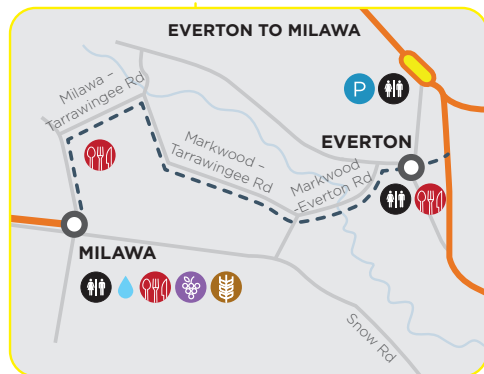

LEGEND & KEY

- Cycling Rail Trail
- Rail Trail Station
- Major Roads
- Road and trail links
- Alternative route
- Rivers + Lakes
- Parking
- Visitor Information Centres
- Information
- Toilets
- Water Refill Stations
- Food
- Winery
- Brewery
- Distillery

PLAN YOUR RIDE

**RIDE  
HIGH  
COUNTRY**

MURRAY TO MOUNTAINS RAIL TRAIL

[ridehighcountry.com.au](http://ridehighcountry.com.au) #ridehighcountry

HARRIETTEVILLE

This rail trail is signed at regular intervals with markers that look like this:

In case of emergency please call '000' and quote the number on the nearest marker.