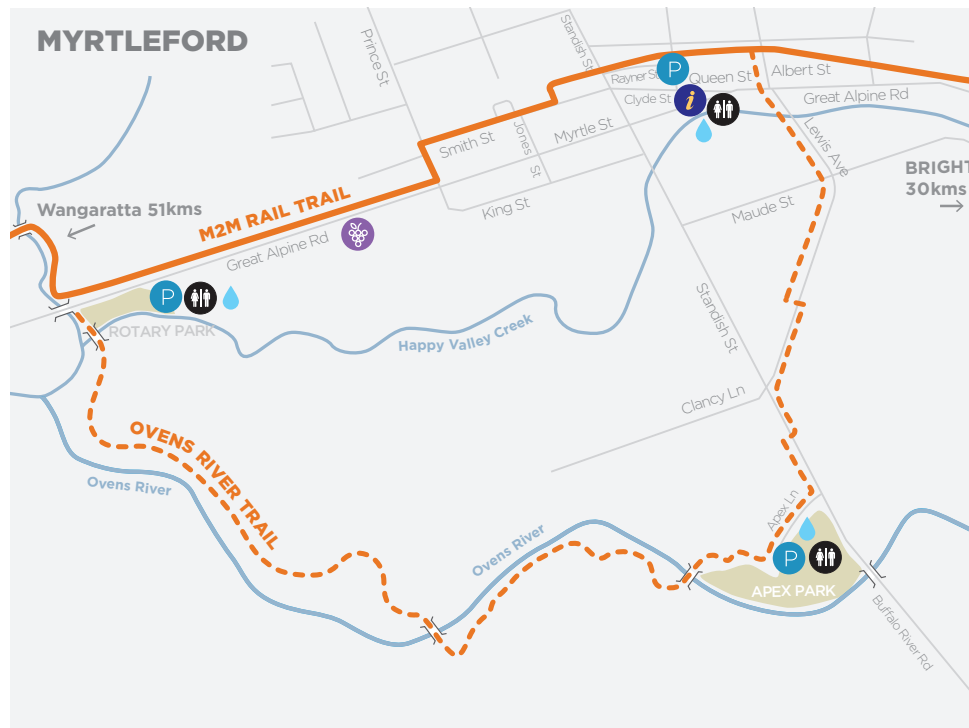

LEGEND & KEY

- Cycling Rail Trail
- Rail Trail Station
- Major Roads
- Road and trail links
- Alternative route
- Rivers + Lakes
- Parking
- Visitor Information Centres
- Information
- Toilets
- Water Refill Stations
- Food
- Winery
- Brewery
- Distillery

PLAN YOUR RIDE

**RIDE  
HIGH  
COUNTRY**

MURRAY TO MOUNTAINS RAIL TRAIL

[ridehighcountry.com.au](http://ridehighcountry.com.au) #ridehighcountry

HARRIETTEVILLE

This rail trail is signed at regular intervals with markers that look like this:

In case of emergency please call '000' and quote the number on the nearest marker.