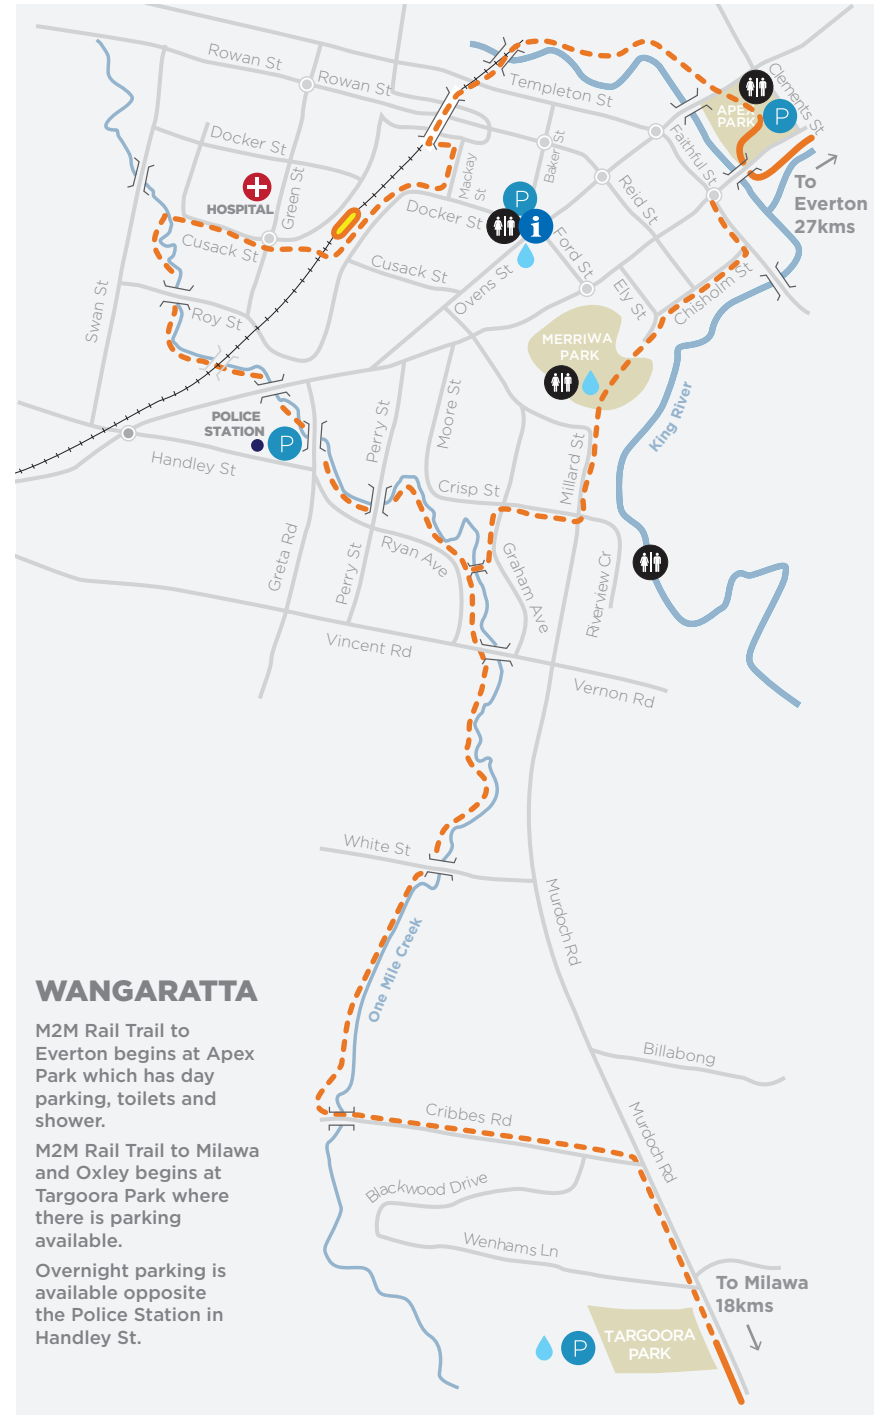

LEGEND & KEY

- Cycling Rail Trail
- Rail Trail Station
- Major Roads
- Road and trail links
- Alternative route
- Rivers + Lakes
- Parking
- Visitor Information Centres
- Information
- Toilets
- Water Refill Stations
- Food
- Winery
- Brewery
- Distillery

PLAN YOUR RIDE

**RIDE  
HIGH  
COUNTRY**

MURRAY TO MOUNTAINS RAIL TRAIL

[ridehighcountry.com.au](http://ridehighcountry.com.au) #ridehighcountry

HARRIETTEVILLE

This rail trail is signed at regular intervals with markers that look like this:

In case of emergency please call '000' and quote the number on the nearest marker.