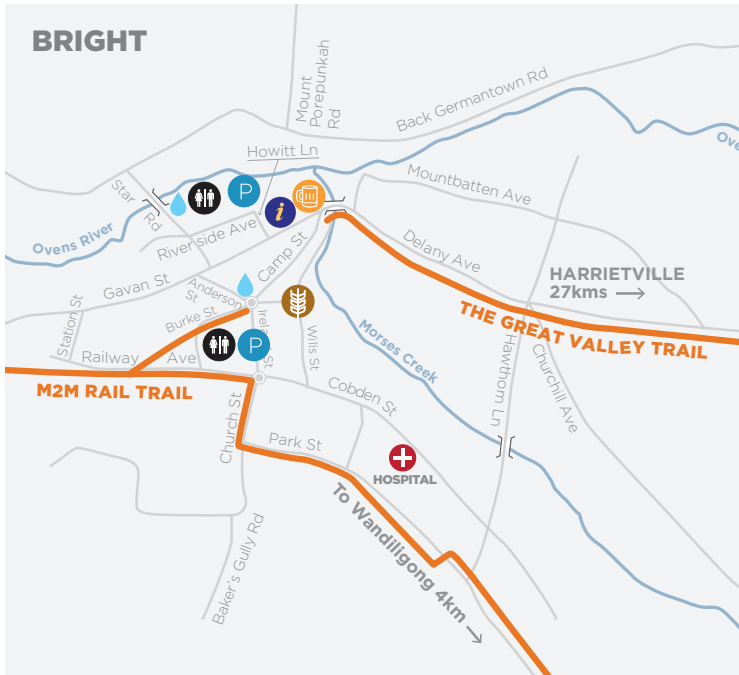

LEGEND & KEY

- Cycling Rail Trail
- Rail Trail Station
- Major Roads
- Road and trail links
- Alternative route
- Rivers + Lakes
- Parking
- Visitor Information Centres
- Information
- Toilets
- Water Refill Stations
- Food
- Winery
- Brewery
- Distillery

PLAN YOUR RIDE

**RIDE  
HIGH  
COUNTRY**

MURRAY TO MOUNTAINS RAIL TRAIL

[ridehighcountry.com.au](http://ridehighcountry.com.au) #ridehighcountry

HARRIETTEVILLE

This rail trail is signed at regular intervals with markers that look like this:

In case of emergency please call '000' and quote the number on the nearest marker.